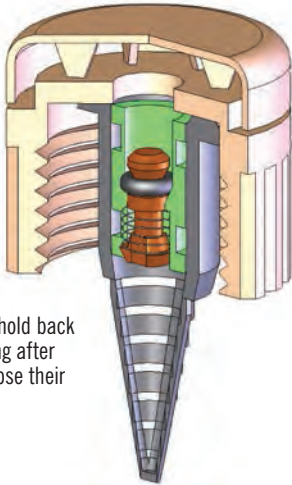

THE PRO-SPEC FIVE

Consider 5 Reasons why the Pro-Spec Family of Emitters is THE Architects Choice!

1 TRUCHECK™ TECHNOLOGY

Salco Trucheck™ technology ensures your emitters will operate at the highest level of performance and efficiency. The only emitter with a positive internal check spring, Pro-Spec PST-CV emitters hold back 9.25' (2,77 m) long after the competitors lose their checking power.

2 EASY INSTALLATION OPTIONS

- 1/2" FIPT threads
- 1/4" x 1/4" barbs
- Single or multi-outlet
- Check or non-check models

3 WIDEST OPERATING RANGE

- PC Flow: 0.5, 1, 2, or 4 gph
- Pressure Range: 5 – 65 psi
- Zone Filtration: 100 – 150 Mesh

4 ZERO FLUSH PERFORMANCE

- Minimizes water waste
- Highly efficient hydraulic design
- Run more emitters on a single line

5 COLOR CONFIGURATIONS

- Color coded and labeled for GPH or camouflaged to blend with the landscape
- Easily identify emitters on the job or in the box

DOWNLOAD TECH SPECS AT:
www.salcodrip.com

PRO-SPEC EMITTERS

FEATURES

- Fully pressure-compensating zero flush design delivers uniform flow throughout a wide pressure range (5 – 65 psi), regardless of elevation changes and pressure inconsistencies
- Optional Trucheck™ models (PST-CV) include positive internal check spring to hold back 9.25' (2,77 m) of elevated water
- ½" FIPT (PST) or ¼" barbed base (PS) configuration to handle every design situation
- Available in color-coded flow rates of 0.5, 1, 2 and 4 gph, or camouflage colors of desert, granite or mulch
- Flow rate and flow direction are clearly molded into diffuser cap
- Manufactured from UV-inhibited engineering grade plastics – rugged design ensures maximum life span
- Barbed emitters are compatible with PVC or polyethylene tubing. ½" FIPT are compatible with all standard ½" MIPT fittings.