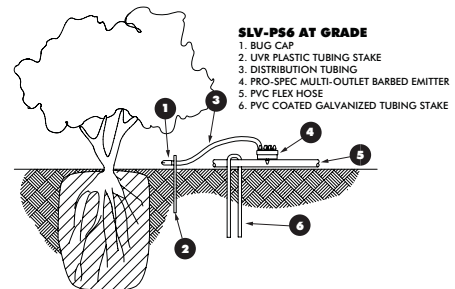

2 EASY INSTALLATION OPTIONS

- 1/2" FIPT threads
- 1/4" x 1/4" barbs
- Single or multi-outlet
- Check or non-check models

3 WIDEST OPERATING RANGE

- PC Flow: 0.5, 1, 2, or 4 gph
- Pressure Range: 5 – 65 psi
- Zone Filtration: 100 – 150 Mesh

4 ZERO FLUSH PERFORMANCE

- Minimizes water waste
- Highly efficient hydraulic design
- Run more emitters on a single line

5 COLOR CONFIGURATIONS

- Color coded and labeled for GPH or camouflaged to blend with the landscape
- Easily identify emitters on the job or in the box

DOWNLOAD TECH SPECS AT:
www.salcodrip.com

PRO-SPEC EMITTERS

FEATURES

- Fully pressure-compensating zero flush design delivers uniform flow throughout a wide pressure range (5 – 65 psi), regardless of elevation changes and pressure inconsistencies
- Optional Trucheck™ models (PST-CV) include positive internal check spring to hold back 9.25' (2,77 m) of elevated water
- ½" FIPT (PST) or ¼" barbed base (PS) configuration to handle every design situation
- Available in color-coded flow rates of 0.5, 1, 2 and 4 gph, or camouflage colors of desert, granite or mulch
- Flow rate and flow direction are clearly molded into diffuser cap
- Manufactured from UV-inhibited engineering grade plastics – rugged design ensures maximum life span
- Barbed emitters are compatible with PVC or polyethylene tubing. ½" FIPT are compatible with all standard ½" MIPT fittings.

SLV-PST-1 (THREADED)

OPERATING RANGE

PC Flow: 0.5 – 4 gph

Pressure: 5 – 65 psi

Filtration: 100-150 mesh

PRO-SPEC PERFORMANCE – ZERO FLUSH

PS6T (THREADED)

PS6 (BARBED)