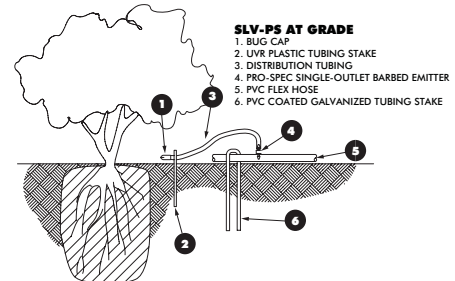

2 EASY INSTALLATION OPTIONS

- 1/2" FIPT threads
- 1/4" x 1/4" barbs
- Single or multi-outlet
- Check or non-check models

3 WIDEST OPERATING RANGE

- PC Flow: 0.5, 1, 2, or 4 gph
- Pressure Range: 5 – 65 psi
- Zone Filtration: 100 – 150 Mesh

4 ZERO FLUSH PERFORMANCE

- Minimizes water waste
- Highly efficient hydraulic design
- Run more emitters on a single line

5 COLOR CONFIGURATIONS

- Color coded and labeled for GPH or camouflaged to blend with the landscape
- Easily identify emitters on the job or in the box

DOWNLOAD TECH SPECS AT:
www.salcodrip.com

PRO-SPEC EMITTERS

FEATURES

- Fully pressure-compensating zero flush design delivers uniform flow throughout a wide pressure range (5 – 65 psi), regardless of elevation changes and pressure inconsistencies
- Optional Trucheck™ models (PST-CV) include positive internal check spring to hold back 9.25' (2,77 m) of elevated water
- ½" FIPT (PST) or ¼" barbed base (PS) configuration to handle every design situation
- Available in color-coded flow rates of 0.5, 1, 2 and 4 gph, or camouflage colors of desert, granite or mulch
- Flow rate and flow direction are clearly molded into diffuser cap
- Manufactured from UV-inhibited engineering grade plastics – rugged design ensures maximum life span
- Barbed emitters are compatible with PVC or polyethylene tubing. ½" FIPT are compatible with all standard ½" MIPT fittings.

SLV-PST-1 (THREADED)

OPERATING RANGE

PC Flow: 0.5 – 4 gph

Pressure: 5 – 65 psi

Filtration: 100-150 mesh

PRO-SPEC PERFORMANCE – ZERO FLUSH

PS6T (THREADED)

PS6 (BARBED)