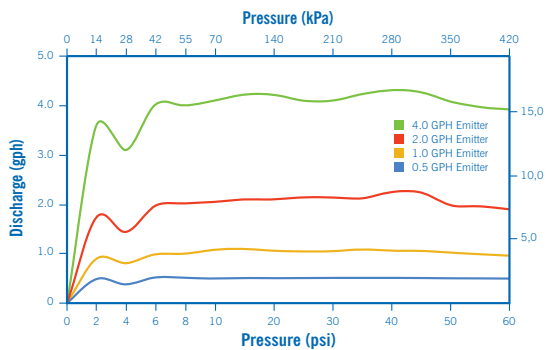

4 ZERO FLUSH PERFORMANCE

- Minimizes water waste
- Highly efficient hydraulic design
- Run more emitters on a single line

5 COLOR CONFIGURATIONS

- Color coded and labeled for GPH or camouflaged to blend with the landscape
- Easily identify emitters on the job or in the box

DOWNLOAD TECH SPECS AT:
www.salcodrip.com

PRO-SPEC EMITTERS

FEATURES

- Fully pressure-compensating zero flush design delivers uniform flow throughout a wide pressure range (5 – 65 psi), regardless of elevation changes and pressure inconsistencies
- Optional Trucheck™ models (PST-CV) include positive internal check spring to hold back 9.25' (2,77 m) of elevated water
- ½" FIPT (PST) or ¼" barbed base (PS) configuration to handle every design situation
- Available in color-coded flow rates of 0.5, 1, 2 and 4 gph, or camouflage colors of desert, granite or mulch
- Flow rate and flow direction are clearly molded into diffuser cap
- Manufactured from UV-inhibited engineering grade plastics – rugged design ensures maximum life span
- Barbed emitters are compatible with PVC or polyethylene tubing. ½" FIPT are compatible with all standard ½" MIPT fittings.

SLV-PST-1 (THREADED)

OPERATING RANGE

PC Flow: 0.5 – 4 gph

Pressure: 5 – 65 psi

Filtration: 100-150 mesh

PRO-SPEC PERFORMANCE – ZERO FLUSH

PS6T (THREADED)

PS6 (BARBED)